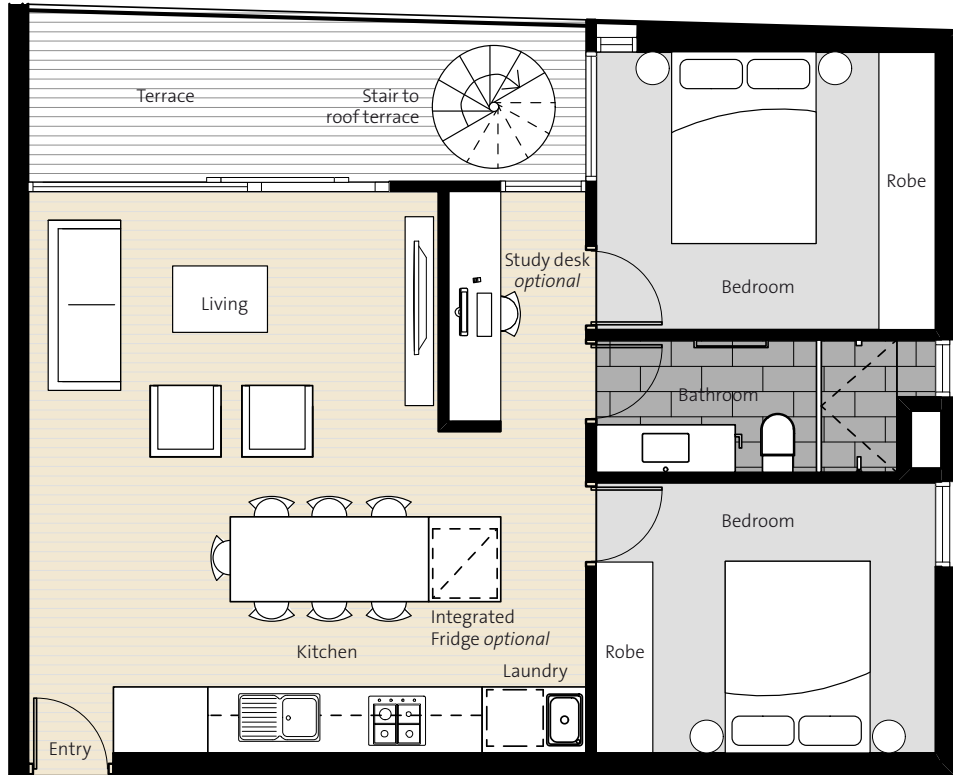

Third floor

**Apartment 14, third floor**

Floor area	68m <sup>2</sup>
Terrace	10m <sup>2</sup>
Roof terrace	58m <sup>2</sup>
Bedrooms	2
Bathrooms	1
Carspaces	1

All plans, dimensions and particulars herein whether by measurement or visual representation are for general information only and do not constitute any representation by the Vendor or by its Agents or representatives. No warranty is given either expressly or implied and all interested parties should not rely on the information contained herein.