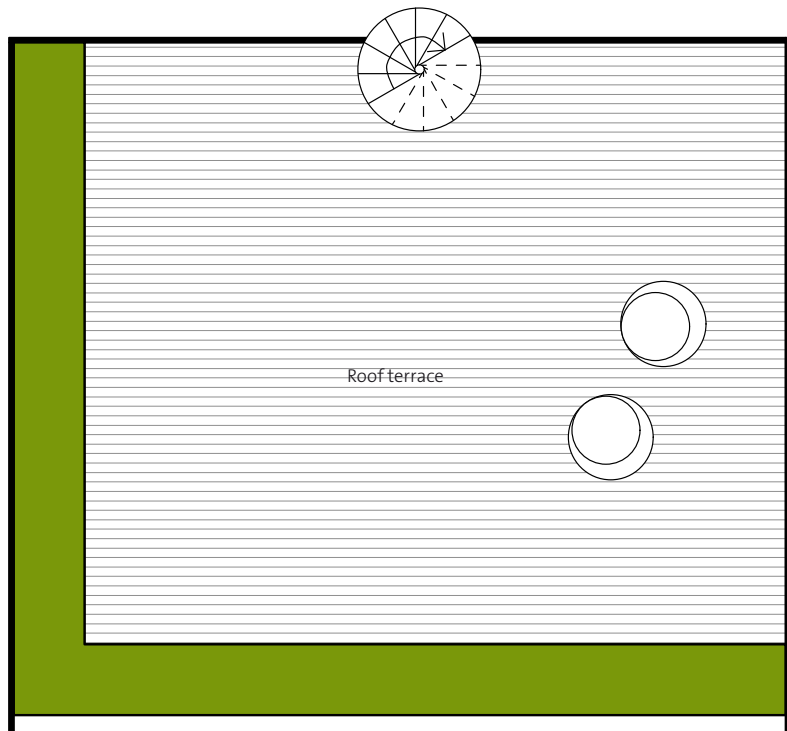

Third floor

**Apartment 14, third floor**

Floor area	68m <sup>2</sup>
Terrace	10m <sup>2</sup>
Roof terrace	58m <sup>2</sup>
Bedrooms	2
Bathrooms	1
Carspaces	1

All plans, dimensions and particulars herein whether by measurement or visual representation are for general information only and do not constitute any representation by the Vendor or by its Agents or representatives. No warranty is given either expressly or implied and all interested parties should not rely on the information contained herein.